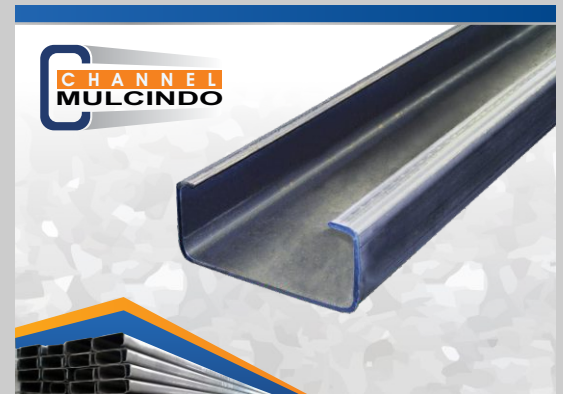

Zinc Aluminium Coated (ZAC / GL)

**Labalaba**  
STEEL GRATING

web min 200 mm  
flange 200 - 1000 mm