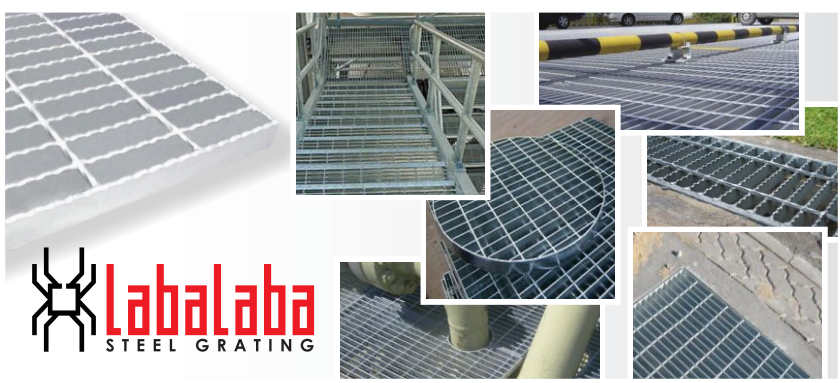

Labalaba
STEEL GRATING